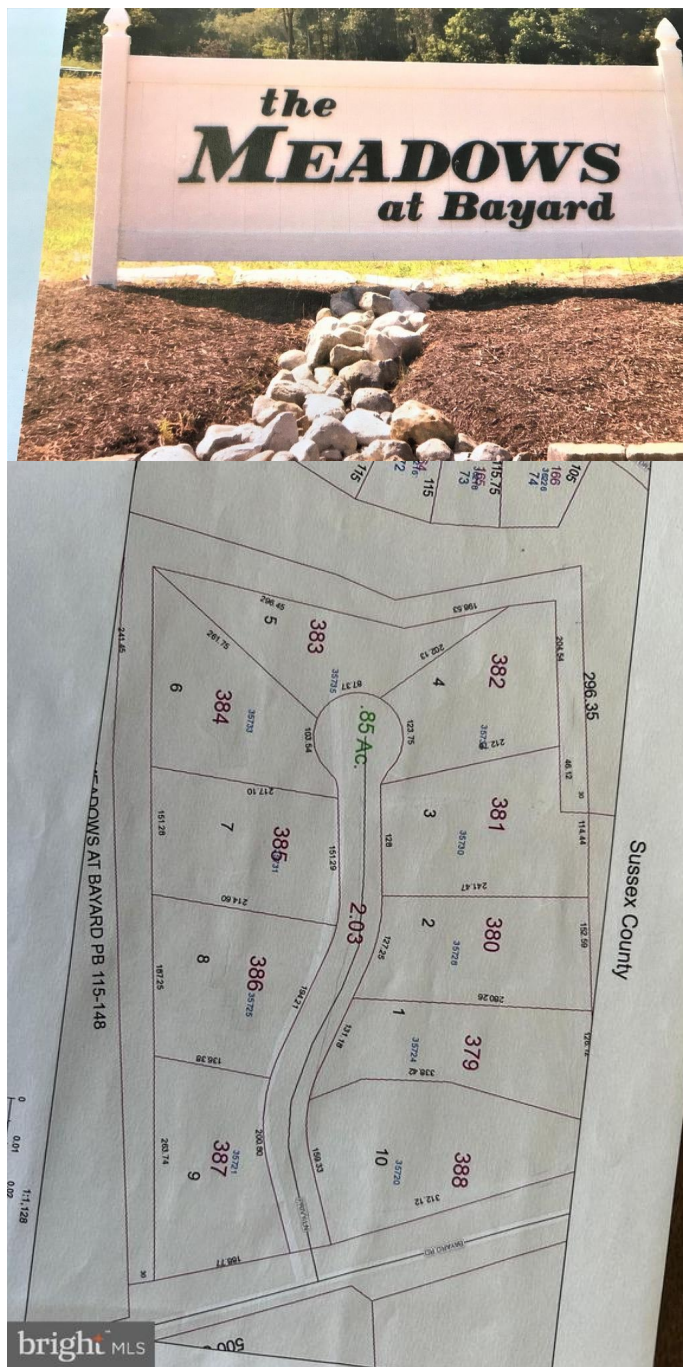

$192,500 - 35724 Privy Ln, Frankford

MLS® #DESU2050070

$192,500

0 Bedroom, 0.00 Bathroom,
Land on 1 Acres

MEADOWS AT BAYARD, Frankford, DE

Large 3/4 acre restricted lot with County sewer only minutes to the Beach, Bay, Shopping, Restaurants and more. No Town taxes nor builders tie-ins. Great location and plenty of space for your new home.

Essential Information

MLS® #	DESU2050070
Price	$192,500
Bathrooms	0.00
Acres	0.77
Type	Land
Sub-Type	Land
Status	Active Under Contract
Tax Year	2023
Annual Tax Amount	$103

Community Information

Address	35724 Privy Ln
Area	Baltimore Hundred (31001)
Subdivision	MEADOWS AT BAYARD
City	Frankford
County	SUSSEX-DE
State	DE
Zip Code	19945
Sussex Delaware Quadrant	Between Rt 1 & 113

Amenities

Utilities Cable TV, Electric Available, Sewer Available