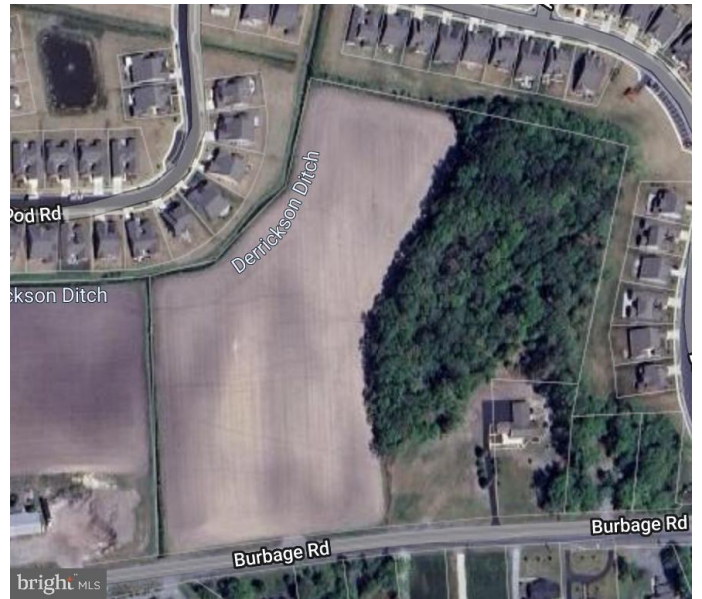

$1,712,500 - Burbage Road, Frankford

MLS® #DESU2060198

$1,712,500

0 Bedroom, 0.00 Bathroom,
Land on 14 Acres

N/A, Frankford, DE

Site Plan Approved for 50 Residential units
and a 2 acre Commercial Pad Site in Millville.

Essential Information

MLS® #	DESU2060198
Price	$1,712,500
Bathrooms	0.00
Acres	13.92
Type	Land
Sub-Type	Land
Status	Closed

Community Information

Address	Burbage Road
Area	Baltimore Hundred (31001)
Subdivision	N/A
City	Frankford
County	SUSSEX-DE
State	DE
Zip Code	19945
Sussex Delaware Quadrant	Between Rt 1 & 113

School Information

District	INDIAN RIVER

Additional Information

Date Listed	April 13th, 2024
Days on Market	1
Zoning	TN