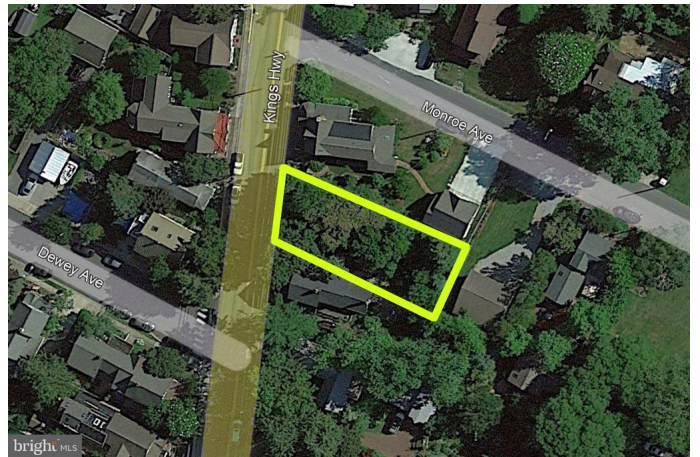

\$550,000 - Parcel 158.01 Kings Hwy, Lewes

MLS® #DESU2041222

\$550,000

0 Bedroom, 0.00 Bathroom,
Land on 0 Acres

N/A, Lewes, DE

MOVE TO THE HEART OF LEWES!

Wonderful opportunity to build the home you've always wanted in the City of Lewes. A generously sized 6,000+ square foot lot is ready to be cleared for your new single family home! Best of all, you can walk to Lewes attractions such as the Farmers' Market, Historic Complex, library, dining & shopping on Second Street; and easily bike to Lewes Beach and Cape Henlopen State Park. No HOA fees or builder tie-in! Adjoining improved property, 507 Kings Hwy, also available to purchase (MLS: DESU2042434) This one won't last long!

Essential Information

MLS® #	DESU2041222
Price	\$550,000
Bathrooms	0.00
Acres	0.14
Type	Land
Sub-Type	Land
Status	Closed

Community Information

Address	Parcel 158.01 Kings Hwy
Area	Lewes Rehoboth Hundred (31009)
Subdivision	N/A
City	Lewes
County	SUSSEX-DE

State DE
Zip Code 19958
Within City Limits Yes
Sussex Delaware Quadrant East of Rt 1

Amenities

View Garden/Lawn, Street

Exterior

Lot Description Landscaping, Partly Wooded

School Information

District CAPE HENLOPEN