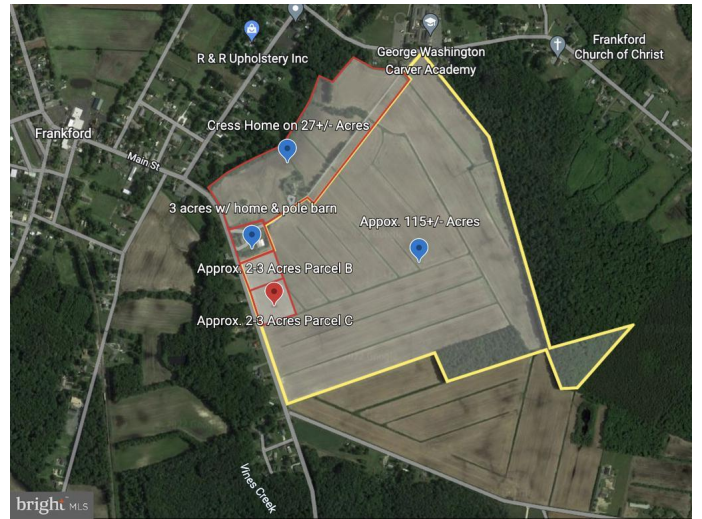

\$2,550,000 - 0 Pepper Rd, Frankford

MLS® #DESU2023742

\$2,550,000

0 Bedroom, 0.00 Bathroom,
Land on 115 Acres

N/A, Frankford, DE

115+/- Acres Prime Farmland along Pepper Rd in Frankford! Ag Ditches, some woods, just outside Town limits of Frankford. Possibility to annex into town with Sewer & Water. Currently being farmed. Want a chance to own a beautiful property with over 700 feet of Road frontage and road frontage along Frankford School Rd.

Essential Information

MLS® #	DESU2023742
Price	\$2,550,000
Bathrooms	0.00
Acres	115.00
Type	Land
Sub-Type	Land
Status	Closed

Community Information

Address	0 Pepper Rd
Area	Baltimore Hundred (31001)
Subdivision	N/A
City	Frankford
County	SUSSEX-DE
State	DE
Zip Code	19945
Sussex Delaware Quadrant Between Rt 1 & 113	